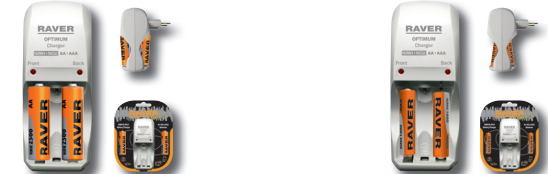

Summary of **RAVER** chargers - standard

RAVER OPTIMUM	RAVER OPTIMUM
13 40 005 000	13 40 005 010
Plug-in - straight to the socket	Plug-in - straight to the socket
NiMH/NiCd 1 to 4 x AAA, 2 or 4 AA	NiMH/NiCd 1 to 4 x AAA, 2 or 4 AA
- Simple chargers without automatic functions - Charging is not automatically finished, it is necessary to remove the cells from the charger after charging - Indication of the charging by LED indicators	
not indicated	not indicated
2x AA 2500 mAh / 14:00 h.	2x AAA 1000 mAh / 14:00 h
15:00	15:00
14:00	14:00
5:10	5:10
14:00	14:00
11:30	11:30